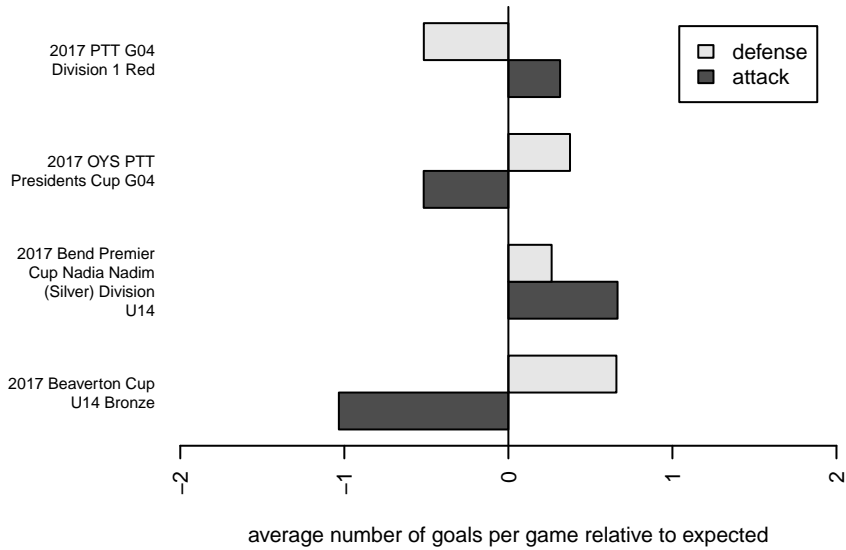

# Washington Timbers White 1 G04

Washington Timbers  
 Vancouver, WA  
 G04 total strength=1210  
 attack=4.19 defense=4.1  
 fall league = PTT G04 Div 1 Red

alt names used:  
 WA Timbers 04G White 1  
 WA Timbers 04G White 1  
 WA TIMBERS G 04 WHITE 1 (WA)  
 WASHINGTON TIMBERS FC 04G WHITE 1  
 WTFC G04 White 1

Venues played:  
 2017 Beaverton Cup U14 Bronze  
 2017 Bend Premier Cup Nadia Nadim (Silver) [  
 2017 Summer Slam Division 1 Gold  
 2017 PTT G04 Division 1 Red  
 2017 OYS PTT Presidents Cup G04

**Washington Timbers White 1 G04**  
 Dots are actual minus expected GF (blue circles) and GA (red triangles).  
 Blue line is smoothed change in attack strength. Red is smoothed change in defense strength.

**attack and defense variance (black dot)  
relative to other teams  
and top 10 in region**

**attack and defense rating  
relative to others at age  
and all opponents in last 13 months**

**Performance relative to 13 month average**