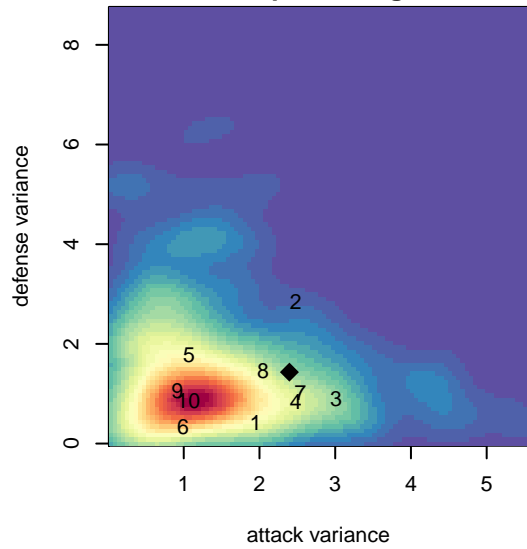

# Washington Timbers White 1 G04

Washington Timbers  
 Vancouver, WA  
 G04 total strength=1210  
 attack=4.19 defense=4.1  
 fall league = PTT G04 Div 1 Red

alt names used:  
 WA Timbers 04G White 1  
 WA Timbers 04G White 1  
 WA TIMBERS G 04 WHITE 1 (WA)  
 WASHINGTON TIMBERS FC 04G WHITE 1  
 WTFC G04 White 1

Venues played:  
 2017 Beaverton Cup U14 Bronze  
 2017 Bend Premier Cup Nadia Nadim (Silver) [  
 2017 Summer Slam Division 1 Gold  
 2017 PTT G04 Division 1 Red  
 2017 OYS PTT Presidents Cup G04

**Washington Timbers White 1 G04**  
 Dots are actual minus expected GF (blue circles) and GA (red triangles).  
 Blue line is smoothed change in attack strength. Red is smoothed change in defense strength.

**attack and defense variance (black dot)  
relative to other teams  
and top 10 in region**

**attack and defense rating  
relative to others at age  
and all opponents in last 13 months**

**Performance relative to 13 month average**