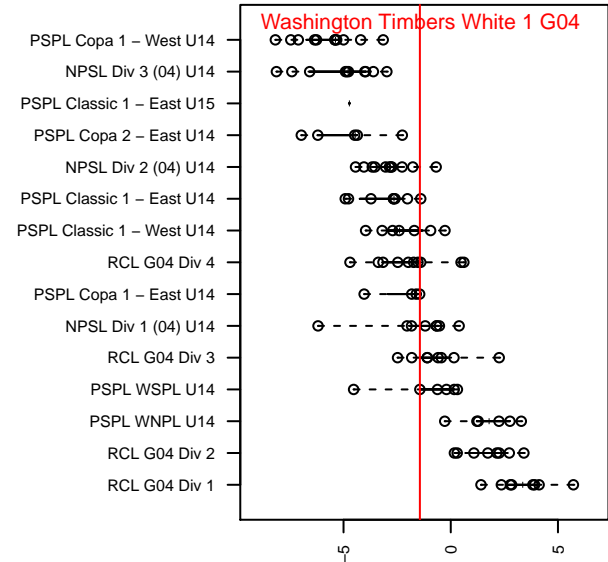

# Washington Timbers White 1 G04

Washington Timbers  
 Vancouver, WA  
 G04 total strength=1210  
 attack=4.19 defense=4.1  
 fall league = PTT G04 Div 1 Red

alt names used:  
 WA Timbers 04G White 1  
 WA Timbers 04G White 1  
 WA TIMBERS G 04 WHITE 1 (WA)  
 WASHINGTON TIMBERS FC 04G WHITE 1  
 WTFC G04 White 1

Venues played:  
 2017 Beaverton Cup U14 Bronze  
 2017 Bend Premier Cup Nadia Nadim (Silver) [  
 2017 Summer Slam Division 1 Gold  
 2017 PTT G04 Division 1 Red  
 2017 OYS PTT Presidents Cup G04

**Washington Timbers White 1 G04**  
 Dots are actual minus expected GF (blue circles) and GA (red triangles).  
 Blue line is smoothed change in attack strength. Red is smoothed change in defense strength.

**attack and defense variance (black dot)  
relative to other teams  
and top 10 in region**

**attack and defense rating  
relative to others at age  
and all opponents in last 13 months**

**Performance relative to 13 month average**